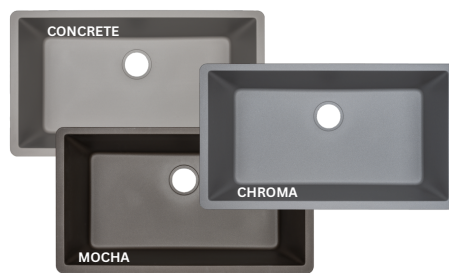

GRANITE COMPOSITE COLLECTION

ASH-N-200 SERIES

Ash Series, 50/50

OUTSIDE DIMENSION	32 1/2" x 20" x 10"
INSIDE BOWL	14 1/2" x 17 3/4" x 10"
INSTALLATION	Undermount
DRAIN SIZE	3 1/2"
FINISH	Ash-N-200-blackonyx, Ash-N-200-chroma, Ash-N-200-concrete, Ash-N-200-mocha, Ash-N-200-white

MADISON-N-175 SERIES

Madison Series, 60/40

OUTSIDE DIMENSION	33" x 20 1/2" x 9 1/2"
LEFT BOWL	14 1/2" x 18" x 9 1/2"
RIGHT BOWL	14 1/2" x 16" x 9 1/2"
INSTALLATION	Undermount
DRAIN SIZE	3 1/2"
FINISH	Madison-N-175-blackonyx, Madison-N-175-chroma, Madison-N-175-concrete, Madison-N-175-mocha, Madison-N-175-white

VIRTUS-N-100 SERIES

Virtus Series, Single Bowl

OUTSIDE DIMENSION	32 1/2" x 18 1/2" x 9"
INSIDE BOWL	30 1/4" x 16 1/4" x 9"
INSTALLATION	Undermount
DRAIN SIZE	3 1/2"
FINISH	Virtus-N-100-blackonyx, Virtus-N-100-chroma, Virtus-N-100-concrete, Virtus-N-100-mocha, Virtus-N-100-white