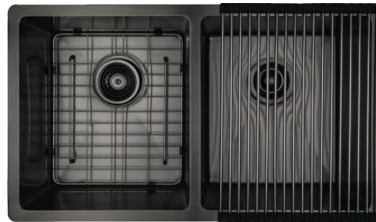

**OUTSIDE DIMENSION** 31" X 18" X 9"  
**INSIDE BOWL** 29" X 16" X 9"  
**INSTALLATION** UNDERMOUNT  
**DRAIN SIZE** 3 1/2"  
**GAUGE** 16G  
**FINISH** GUNMETAL BLACK SS  
**NOTES** GRID AVAILABLE KITCHEN

**AC-GM-5050**  
Neró, 50/50, Gunmetal

**OUTSIDE DIMENSION** 31" x 18" x 9"  
**EACH BOWL** Each: 14"x 16" x 9"  
**INSTALLATION** Undermount  
**DRAIN SIZE** 3 1/2"  
**GAUGE** 16G  
**FINISH** Gunmetal Black SS  
**NOTES** Grids Available Kitchen

**VSR-3118**  
Neró, 31-18, Stainless Steel

**OUTSIDE DIMENSION** 31" X 18" X 9"  
**INSIDE BOWL** 29" X 16" X 9"  
**INSTALLATION** UNDERMOUNT  
**DRAIN SIZE** 3 1/2"  
**GAUGE** 16G  
**FINISH** Stainless Steel  
**NOTES** Grid Available Kitchen

**VSR-5050**  
Neró, 50/50, Stainless Steel

**OUTSIDE DIMENSION** 31" x 18" x 9"  
**EACH BOWL** Each: 14"x 16" x 9"  
**INSTALLATION** Undermount  
**DRAIN SIZE** 3 1/2"  
**GAUGE** 16G  
**FINISH** Stainless Steel  
**NOTES** Grids Available Kitchen